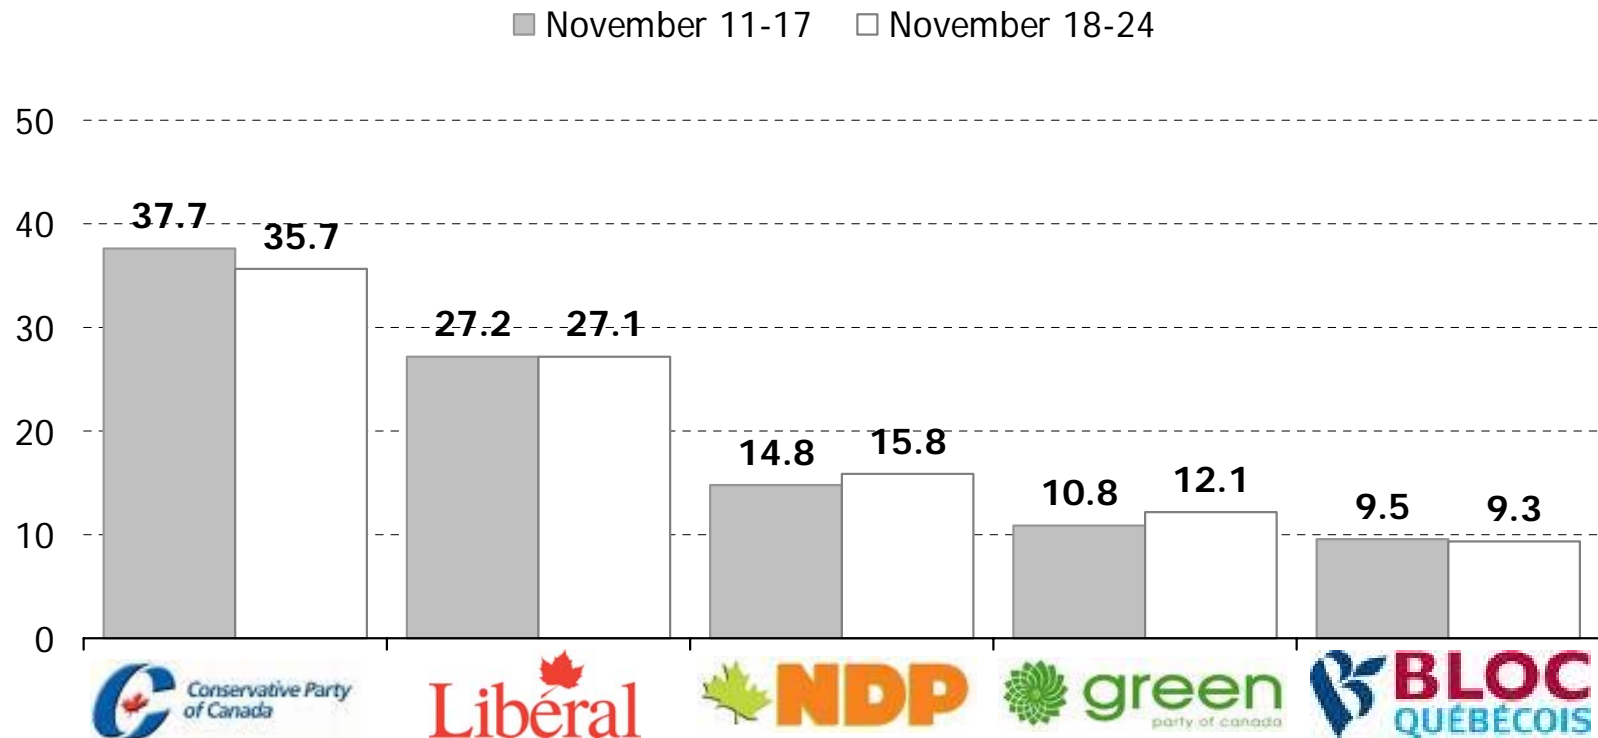

Federal vote intention

Q. If a federal election were held tomorrow, which party would you vote for?

Direction of government

Q. All things considered, would you say the Government of Canada is moving in the right direction or the wrong direction?